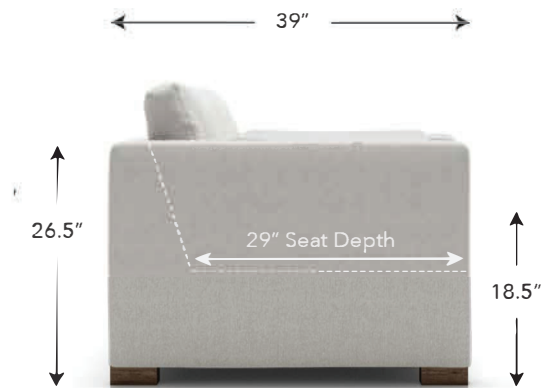

## Rand

- This style is available in over 30 different SKUs, which can be configured to create your perfect sectional layout.
- All pieces are handcrafted and can be customized in size, fabric, cushion fill, and more.
- Since the number of seat/back cushions on a piece can change it's overall feel, we let you tell us what you think would look best.