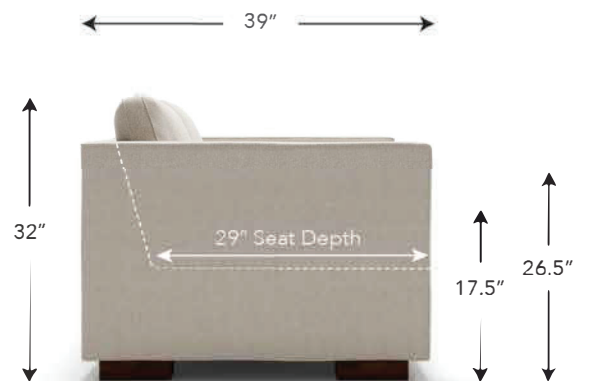

California **Sofa**®

Luxtan

- This style is available in over 30 different SKUs, which can be configured to create your perfect sectional layout.
- All pieces are handcrafted and can be customized in size, fabric, cushion fill, and more.
- Since the number of seat/back cushions on a piece can change it's overall feel, we let you tell us what you think would look best.