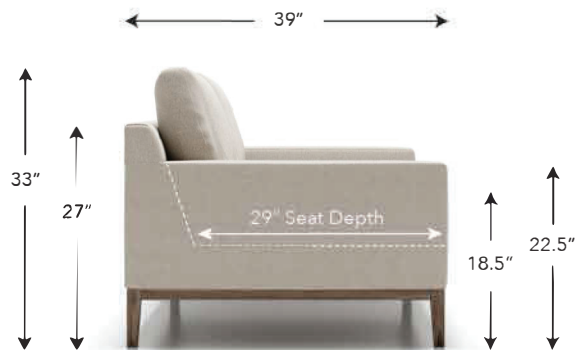

California **Sofa**®

Melrose

- This style is available in over 30 different SKUs, which can be configured to create your perfect sectional layout.
- All pieces are handcrafted and can be customized in size, fabric, cushion fill, and more.
- Since the number of seat/back cushions on a piece can change it's overall feel, we let you tell us what you think would look best.