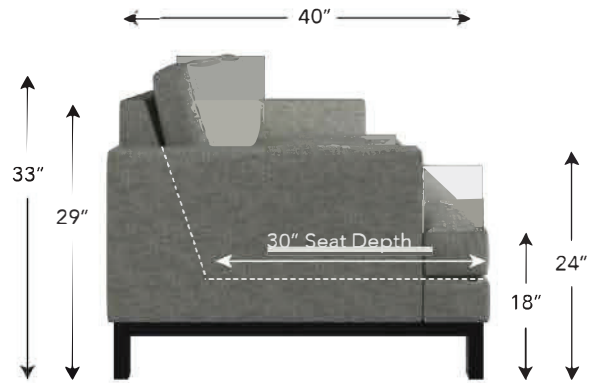

California **Sofa**®

Romo

- This style is available in over 30 different SKUs, which can be configured to create your perfect sectional layout.
- All pieces are handcrafted and can be customized in size, fabric, cushion fill, and more.
- Since the number of seat/back cushions on a piece can change it's overall feel, we let you tell us what you think would look best.