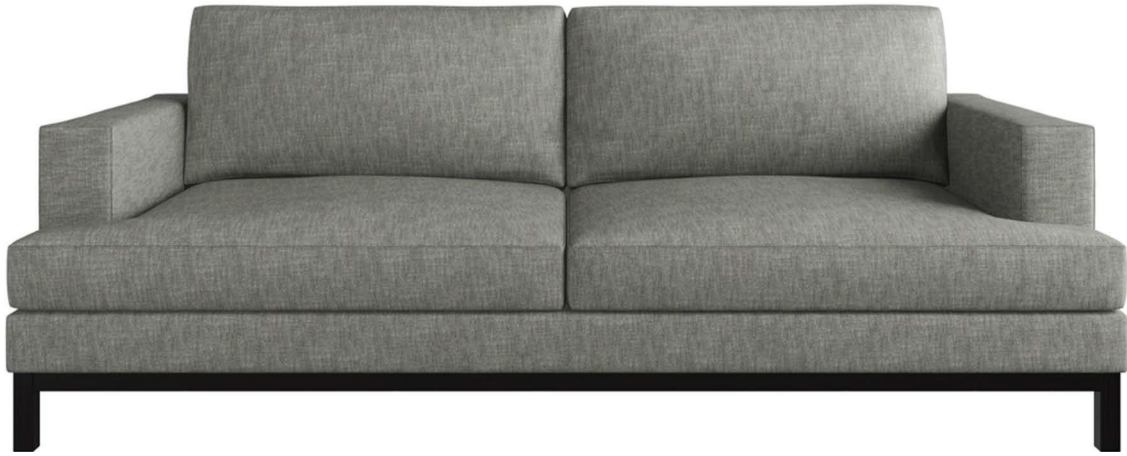

California **Sofa**®

Romo

- This style is available in over 30 different SKUs, which can be configured to create your perfect sectional layout.
- All pieces are handcrafted and can be customized in size, fabric, cushion fill, and more.
- Since the number of seat/back cushions on a piece can change it's overall feel, we let you tell us what you think would look best.