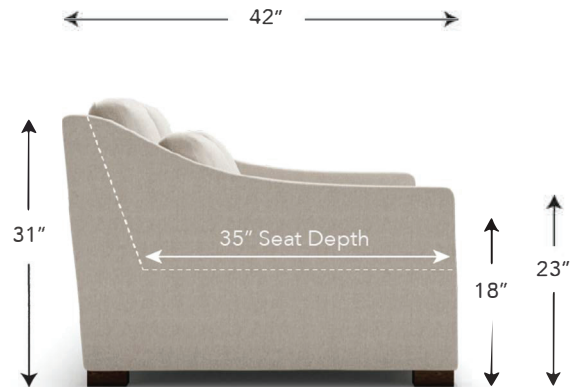

California **Sofa**®

Encinitas

- This style is available in over 30 different SKUs, which can be configured to create your perfect sectional layout.
- All pieces are handcrafted and can be customized in size, fabric, cushion fill, and more.
- Since the number of seat/back cushions on a piece can change it's overall feel, we let you tell us what you think would look best.