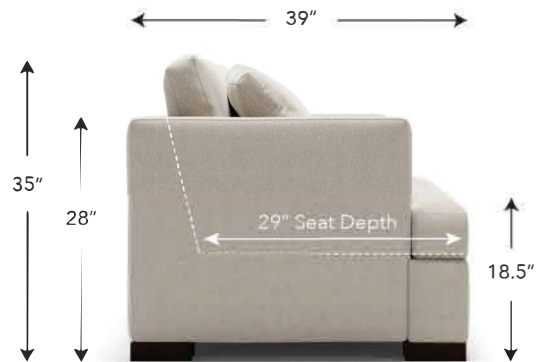

California **Sofa**®

Radisson

- This style is available in over 30 different SKUs, which can be configured to create your perfect sectional layout.
- All pieces are handcrafted and can be customized in size, fabric, cushion fill, and more.
- Since the number of seat/back cushions on a piece can change it's overall feel, we let you tell us what you think would look best.