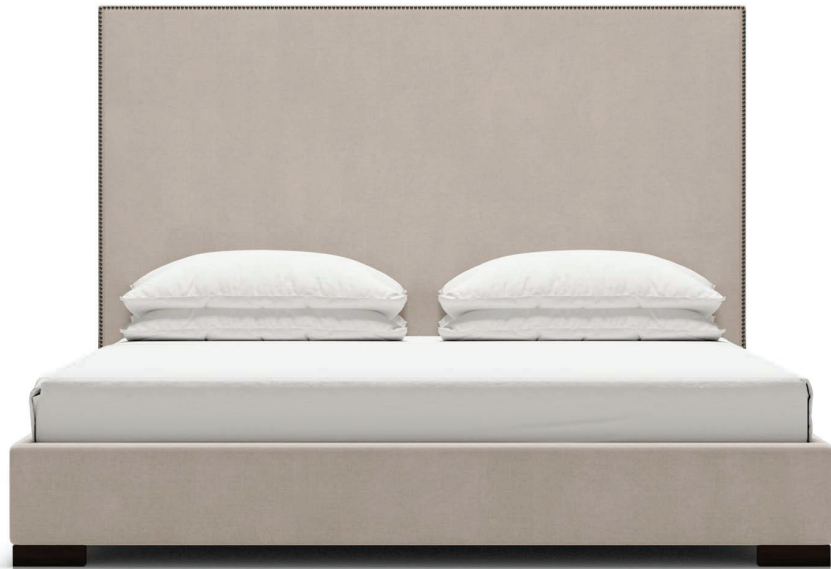

California **Sofa**[®]

Thomas

Dimensions:

- Full/Double: 60"h x 59"w x 81"d
- Queen: 60"h x 65"w x 86"d
- CA King: 60"h x 77"w x 90"d
- Eastern King: 60"h x 81"w x 86"d

Custom height sizing available.

Application Options:

- Mattress Only (On platform - 2" inset)
- Box-Spring
- Adjustable Bed