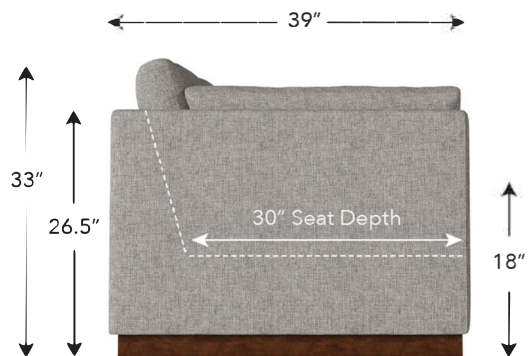

California **Sofa**®

Pacifica

- This style is available in over 30 different SKUs, which can be configured to create your perfect sectional layout.
- All pieces are handcrafted and can be customized in size, fabric, cushion fill, and more.
- Since the number of seat/back cushions on a piece can change it's overall feel, we let you tell us what you think would look best.