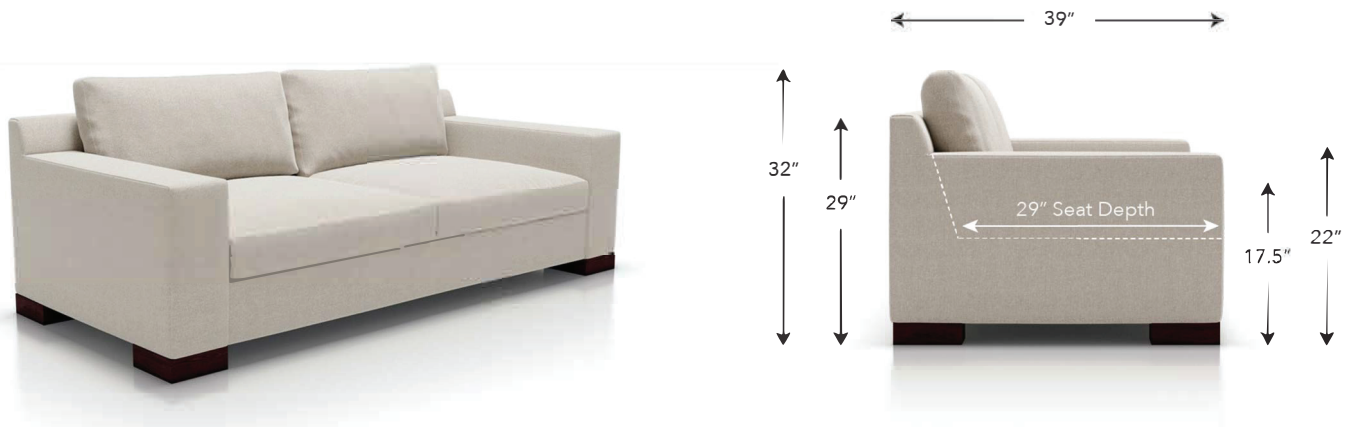

California **Sofa**®

Montage

- This style is available in over 30 different SKUs, which can be configured to create your perfect sectional layout.
- All pieces are handcrafted and can be customized in size, fabric, cushion fill, and more.
- Since the number of seat/back cushions on a piece can change it's overall feel, we let you tell us what you think would look best.