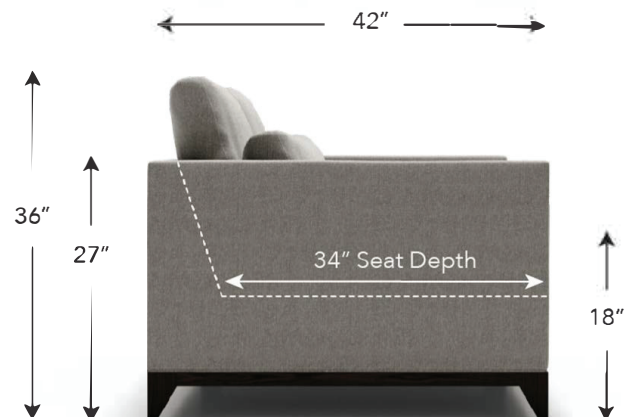

California **Sofa**®

Amalfi

- This style is available in over 30 different SKUs, which can be configured to create your perfect sectional layout.
- All pieces are handcrafted and can be customized in size, fabric, cushion fill, and more.
- Since the number of seat/back cushions on a piece can change it's overall feel, we let you tell us what you think would look best.